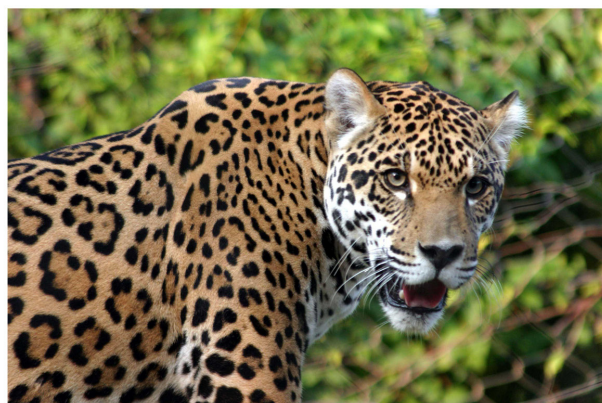

INSPIRATIONAL IMAGES

Use these images to help get you started with your design. Take a look at other mascot designs to see what other sports and team mascots look like, then create your own exciting mascot on the following page!