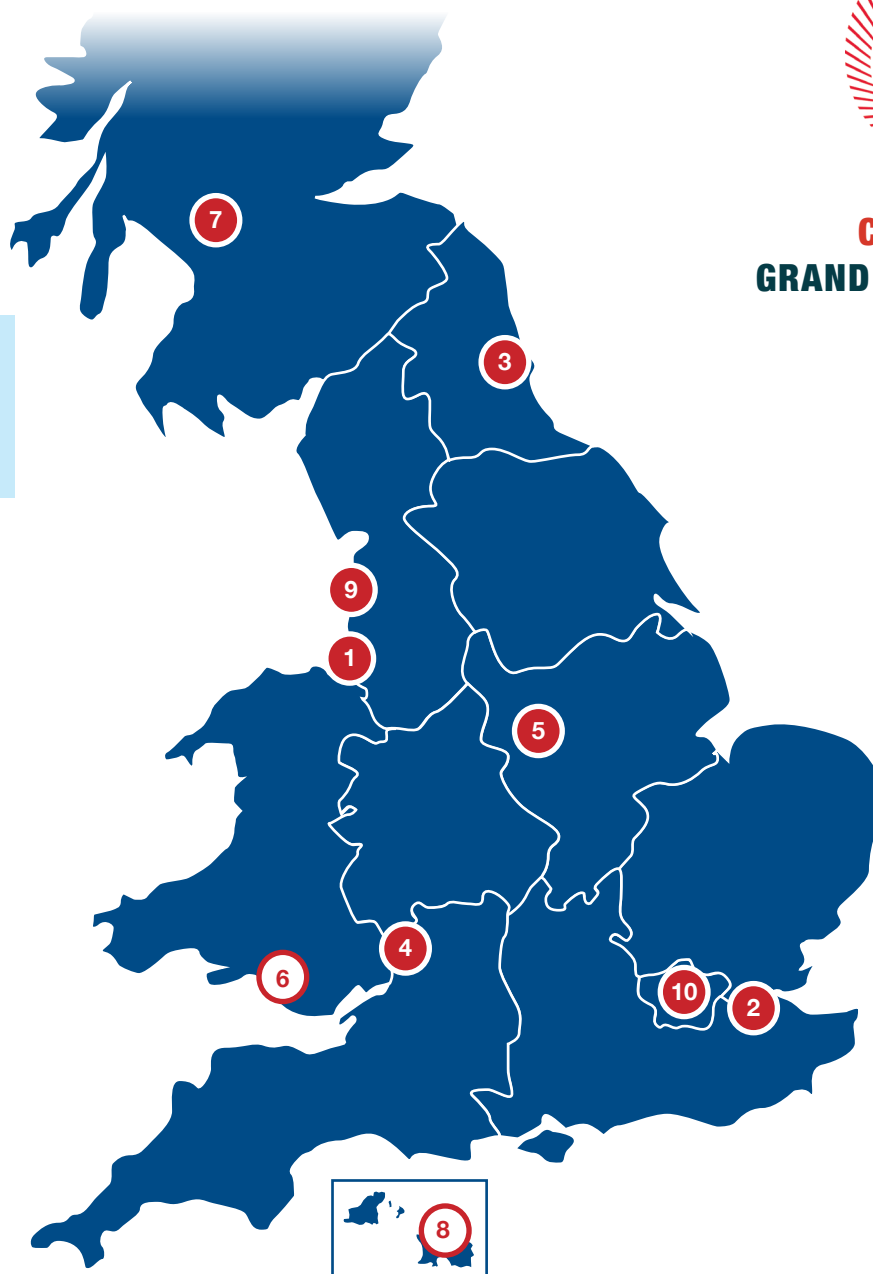

## COMPETITIONS GRAND PRIX CIRCUIT 2014/15

**Key:**

- = Grand Prix
- = Satellite Grand Prix

<b>1</b>	<b>Liverpool Grand Prix</b> Lifestyles Tennis Centre, Wellington Road, Wavertree, Liverpool, L15 4LE	<b>16-17 Aug 14</b>
<b>2</b>	<b>Medway Grand Prix</b> Medway Park, Mill Road, Gillingham, Kent, ME7 1HF	<b>6-7 Sep 14</b>
<b>3</b>	<b>South Shields Grand Prix</b> Temple Park Centre, John Reid Road, South Shields, Tyne and Wear, NE34 8QN	<b>4-5 Oct 14</b>
<b>4</b>	<b>Bristol Grand Prix</b> UWE Sports Centre, Frenchay Campus, Coldharbour Lane, Bristol, BS16 1QY	<b>15-16 Nov 14</b>
<b>5</b>	<b>Nottingham Grand Prix</b> Jubilee Sports Centre, University of Nottingham Innovation Park, Triumph Road, Nottingham, NG7 2TU	<b>6-7 Dec 14</b>
<b>6</b>	<b>Cardiff Satellite Grand Prix</b> Sport Wales National Centre, Sophia Gardens, Cardiff, CF11 9SW	<b>20-21 Dec 14</b>
<b>7</b>	<b>West of Scotland Grand Prix</b> Glasgow Club Scotstoun, 72 Danes Drive, Glasgow, G14 9HD	<b>31 Jan - 1 Feb 15</b>
<b>8</b>	<b>Jersey Satellite Grand Prix</b> The Geoff Reed Table Tennis Centre, FB Playing Fields, La Grande Route de St. Cletmet, St Clement, Jersey, JE2 6QN	<b>3-5 Apr 15</b>
<b>9</b>	<b>Blackpool Grand Prix</b> Blackpool Sports Centre, West Park Drive, Blackpool, Lancashire, FY3 9HQ	<b>11-12 Apr 15</b>
<b>10</b>	<b>London Grand Prix</b> Redbridge Sports Centre Trust Limited, Forest Road, Barkingside, Essex, IG6 3HD	<b>9-10 May 15</b>