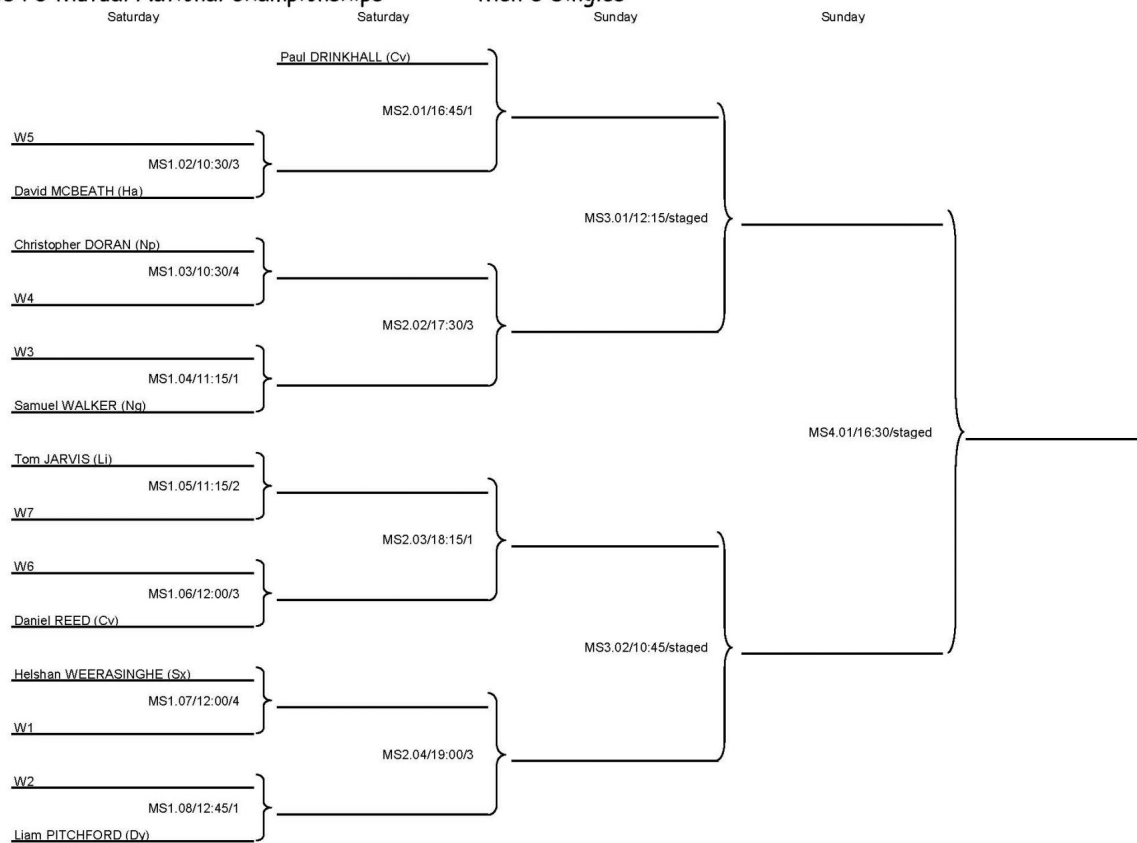

2018 PG Mutual National Championships

Men's Singles

1st - 4th March 2018