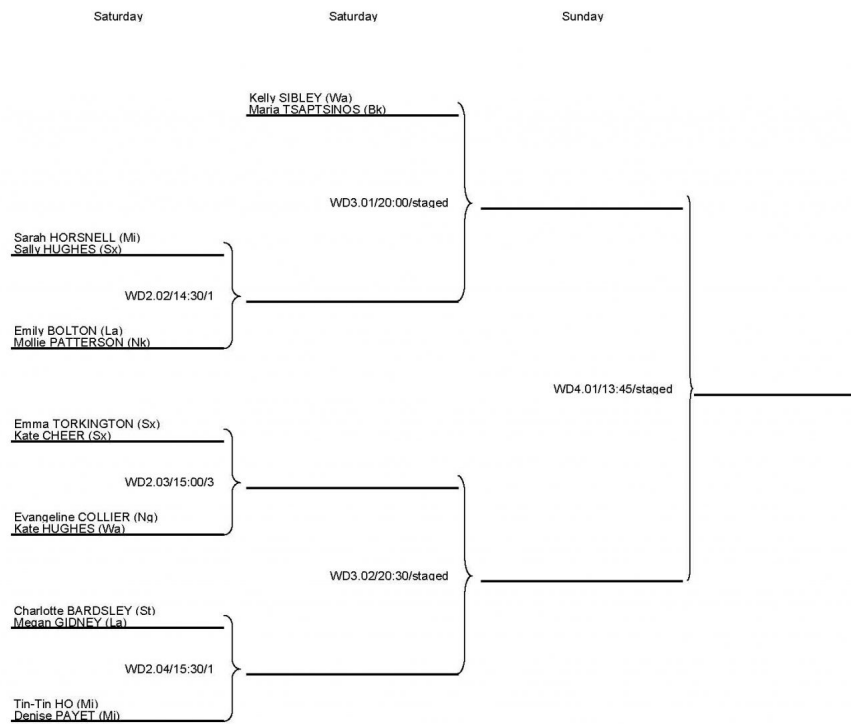

Men's Doubles

1st - 4th March 2018

2018 PG Mutual National Championships

Women's Doubles

1st - 4th March 2018

2018 PG Mutual National Championships

Mixed Doubles

1st - 4th March 2018

2018 PG Mutual National Championships

Para Class 7-10

1st - 4th March 2018

Downloaded From:

<https://newsarchive.tabletennisengland.co.uk/news/archived/pg-mutual-nationals-draw-revealed/>