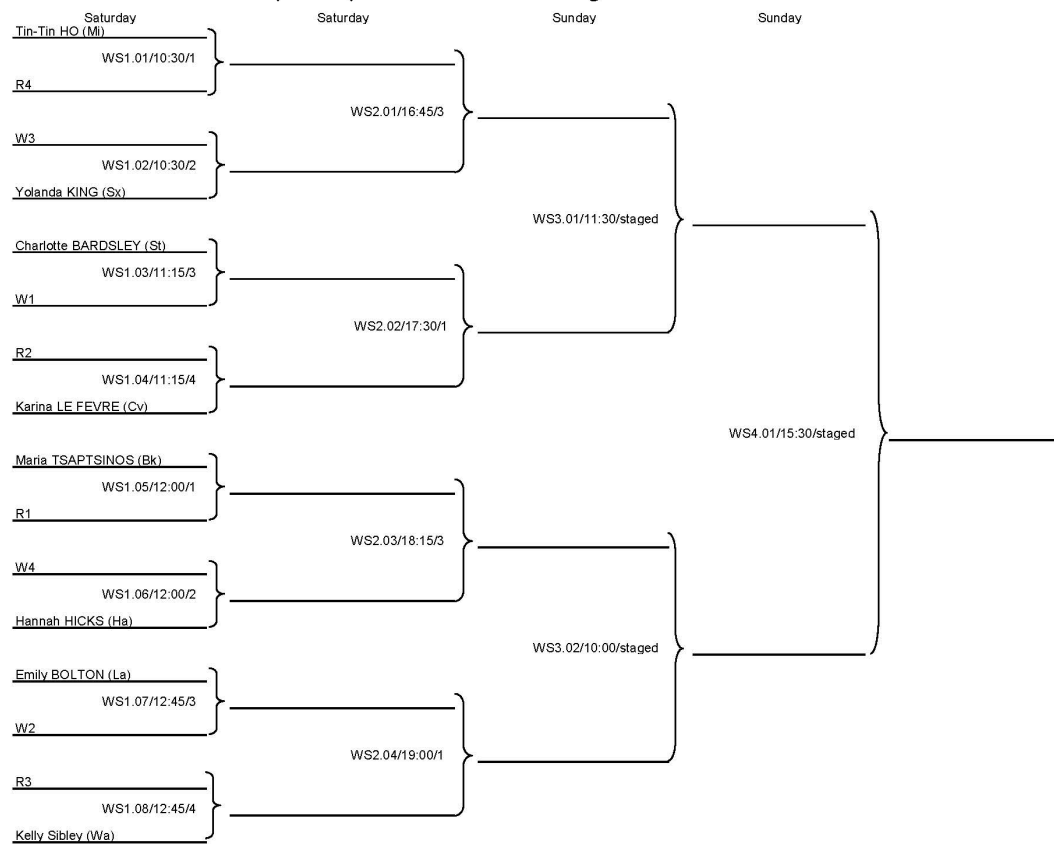

Knockout stages

2018 PG Mutual National Championships

Men's Singles

1st - 4th March 2018

2018 PG Mutual National Championships

Women's Singles

1st - 4th March 2018

2018 PG Mutual National Championships