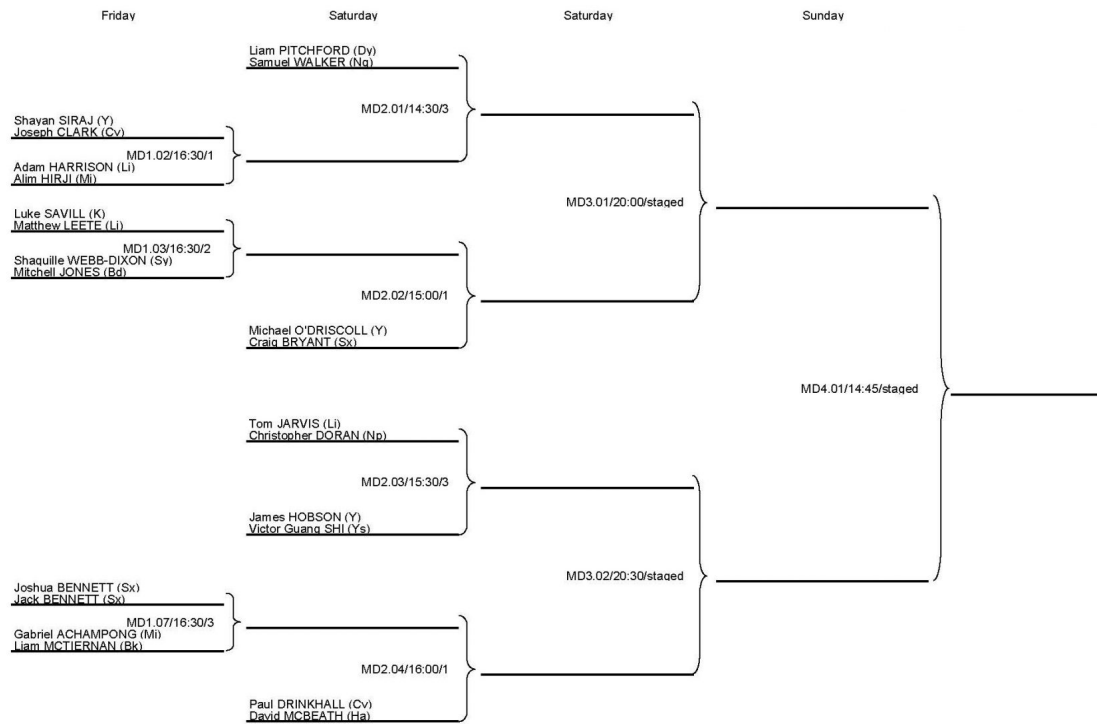

Knockout stages

2018 PG Mutual National Championships

Men's Singles

1st - 4th March 2018

2018 PG Mutual National Championships

Women's Singles

1st - 4th March 2018

2018 PG Mutual National Championships

Men's Doubles

1st - 4th March 2018

2018 PG Mutual National Championships

Women's Doubles

1st - 4th March 2018

2018 PG Mutual National Championships

Mixed Doubles

1st - 4th March 2018