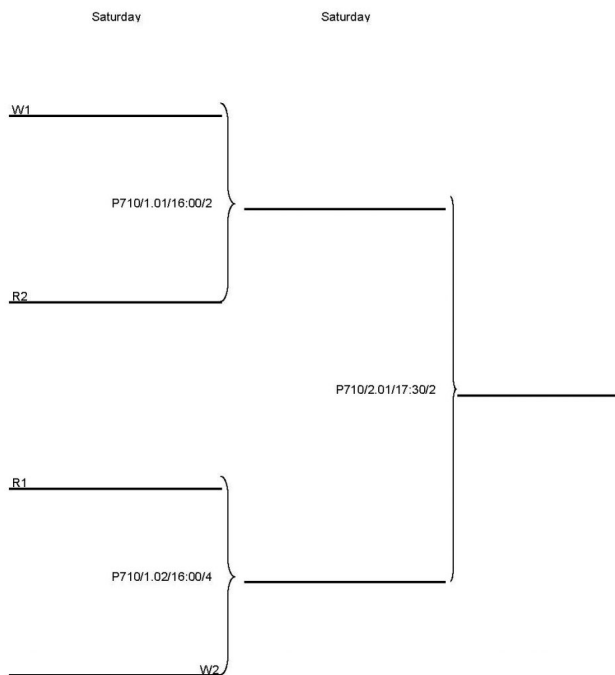

Men's Doubles

1st - 4th March 2018

2018 PG Mutual National Championships

Women's Doubles

1st - 4th March 2018

2018 PG Mutual National Championships

Mixed Doubles

1st - 4th March 2018

2018 PG Mutual National Championships

Para Class 7-10

1st - 4th March 2018

Downloaded From:

<https://newsarchive.tabletennisengland.co.uk/news/archived/pg-mutual-nationals-draw-revealed/>