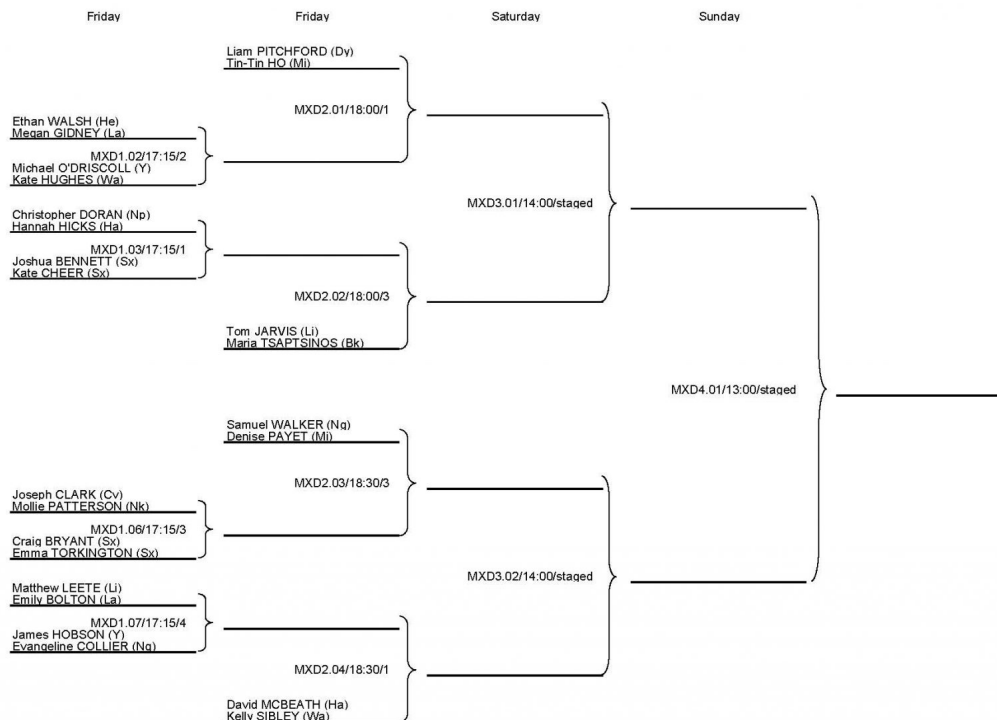

The groups and knockout stages are detailed below. As things stand, the tournament is ON as planned but we will be running a flexible system if players are delayed en route to London because of the adverse weather conditions.

Knockout stages

2018 PG Mutual National Championships

Men's Singles

1st - 4th March 2018

2018 PG Mutual National Championships

Women's Singles

1st - 4th March 2018

2018 PG Mutual National Championships

Men's Doubles

1st - 4th March 2018

2018 PG Mutual National Championships

Women's Doubles

1st - 4th March 2018

2018 PG Mutual National Championships

Mixed Doubles

1st - 4th March 2018

2018 PG Mutual National Championships

Para Class 7-10

1st - 4th March 2018

Downloaded From:

<https://newsarchive.tabletennisengland.co.uk/news/archived/pg-mutual-nationals-draw-revealed/>