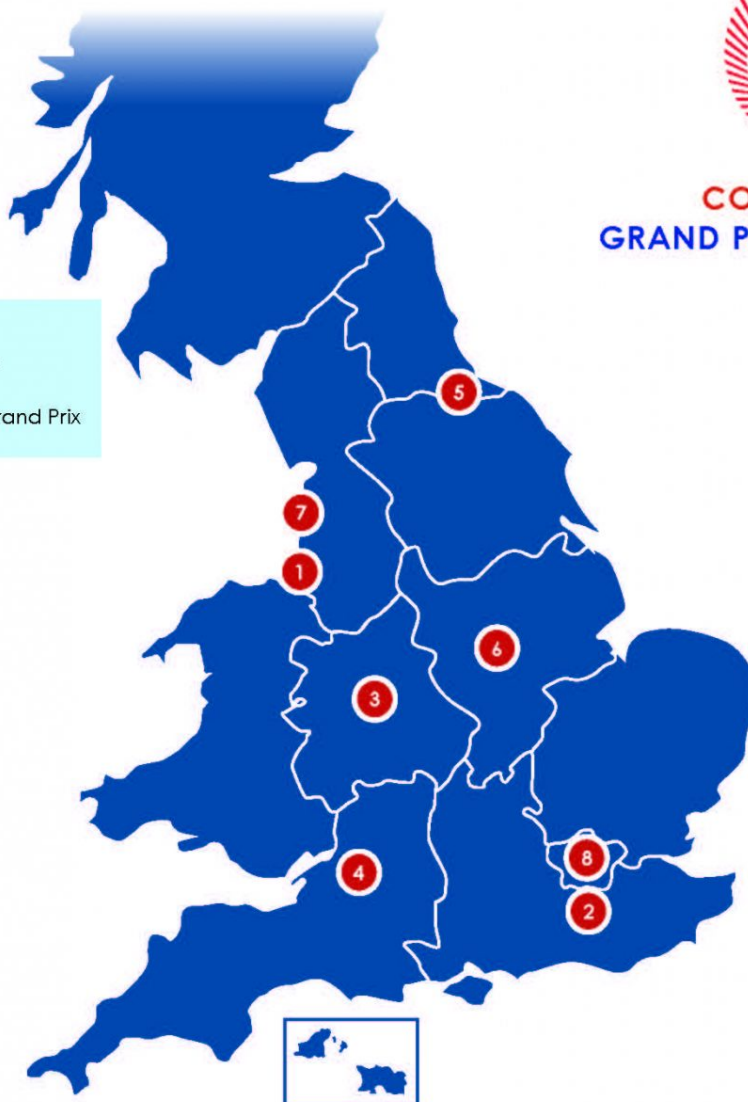

[Click here](#) to enter online.

[Click here](#) to download an entry form.

This year's circuit returns to many of the locations used in 2016/17, when we were able to use larger venues to accommodate more players and avoid turning anyone away. For more details, see the map below.

COMPETITIONS
GRAND PRIX CIRCUIT
2017/18

Key:
 = Grand Prix
 = Satellite Grand Prix

1	Liverpool Grand Prix Lifestyles Tennis Centre, Wellington Road, Wavertree, Liverpool, L15 4LE	19-20 Aug 17
2	Crawley Grand Prix K2 Crawley, Pease Pottage Hill, Crawley, West Sussex, RH11 9BQ	14-15 Oct 17
3	Tipton Grand Prix Tipton Sports Academy, Wednesbury Oak Road, Tipton, DY4 OBS	11-12 Nov 17
4	Bath Grand Prix Bath Arena, Sports Training Village, University of Bath, Claverton Down, Bath, BA2 7AY	16-17 Dec 17
5	Cleveland Grand Prix (independent) Thornaby Pavillion, Thornaby, Stockton-on-Tees, TS17 9EW	10-11 Mar 18
6	Nottingham Grand Prix David Ross Sports Village, University Park, Nottingham, NG7 2RD	5-6 May 18
7	Blackpool Grand Prix Blackpool Sports Centre, West Park Drive, Blackpool, Lancashire, FY3 9HQ	19-20 May 18
8	London Grand Prix Jean Brown Arena, Redbridge Sports & Leisure Centre, Forest Road, Barkingside, Essex, IG6 3HD	2-3 Jun 18