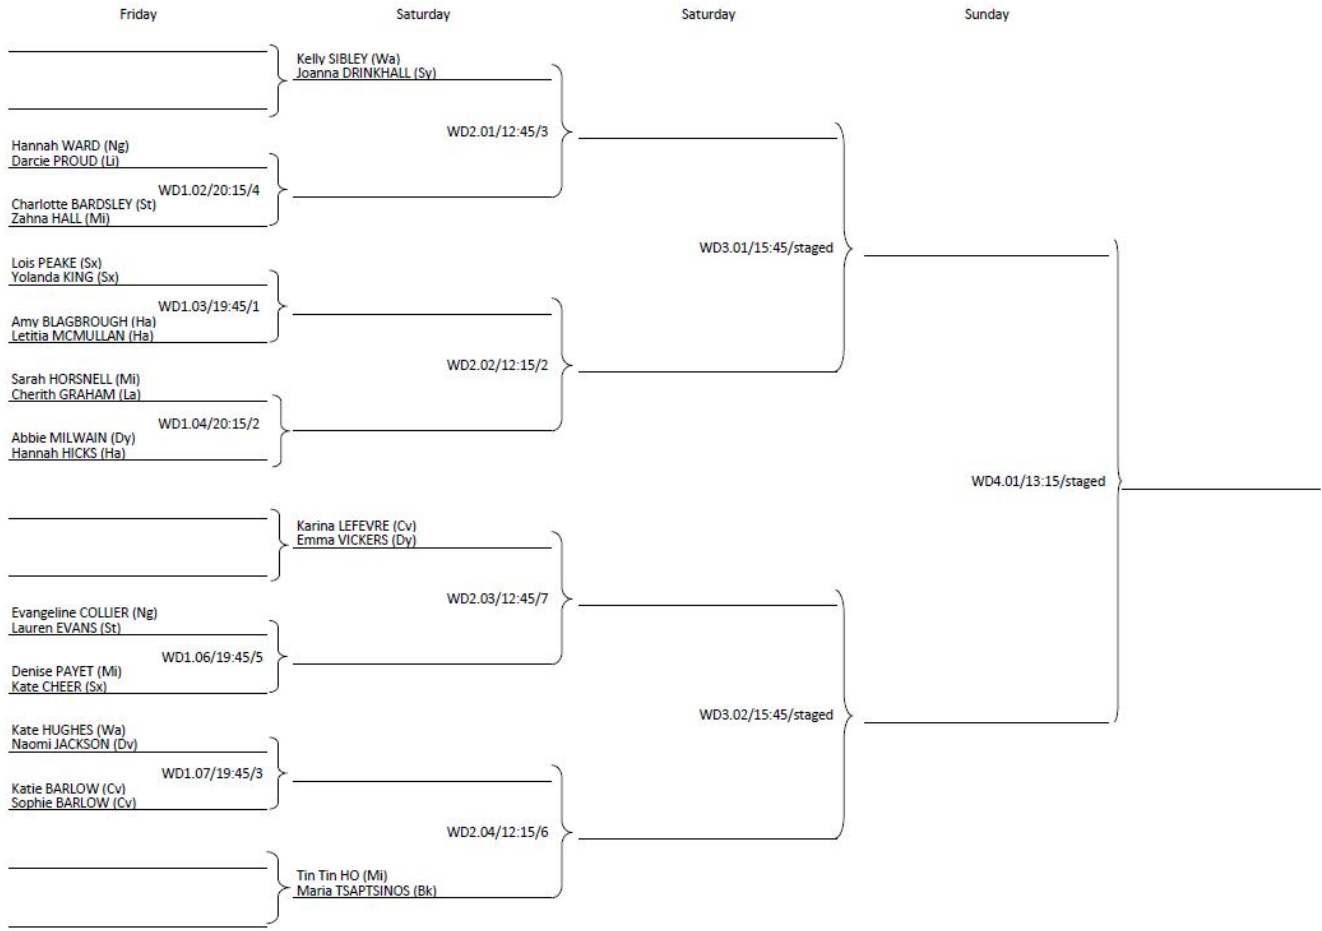

Men's Singles

Women's Singles

Men's Doubles

Women's Doubles

Mixed Doubles

Under-21 Group Stages

Men's Under-21

Group 1			Group 2		
1	Sam MABEY	Np	1	Gabriel ACHAMPONG	Mi
2	Joseph CLARK	Cv	2	Ethan WALSH	He
3	Addi DUHAN	Y	3	George HAZELL	Sx
Group 3			Group 4		
1	Matthew LEETE	Li	1	Jack BENNETT	Sx
2	Shaquille WEBB-DIXON	Sy	2	Harry DAI	Y
3	Wing Cheong KWAN	Cv	3	Olly TYNDALL	Gs
Group 5			Group 6		
1	James HOBSON	Y	1	Mitchell JONES	Mi
2	Joseph PILKINGTON	Ch	2	James SMITH	K
3	Joel WEBB	La	3	Shayan SIRAJ	Y
Group 7			Group 8		
1	Alec WARD	Cv	1	Joshua BENNETT	Sx
2	Adam JEPSON	Ca	2	Luke WALSH	He
3	Lucas PAPANTONIOU	Mi	3	Naphat BOONYAPRAPA	Ng

Women's Under-21

Group 1			Group 2		
1	Kate CHEER	Sx	1	Charlotte BARDSLEY	St
2	Sophie BARLOW	Cv	2	Stephanie CROSS	E
3	Dannielle KELLY	Sy	3	Darcie PROUD	Li
Group 3			Group 4		
1	Denise PAYET	Mi	1	Letitia MCMULLEN	Ha
2	Lauren EVANS	St	2	Bhavika MISTRY	Np
3	Hannah WARD	Ng	3	Charlotte MARSDEN	He
Group 5			Group 6		
1	Mollie PATTERSON	Nk	1	Isobel ASHLEY	Dy
2	Nicole BIRD	Np	2	Amy BLAGBROUGH	Ha
3	Katie BARLOW	Cv	3	Alice HAZELL	Sx
Group 7			Group 8		
1	Bethany FARNWORTH	La	1	Zahna HALL	Mi
2	Amy HUMPHREYS	Ng	2	Gauri DUHAN	y
3	Emily HASKELL	Dv	3	Charlotte BOSTON	Ca