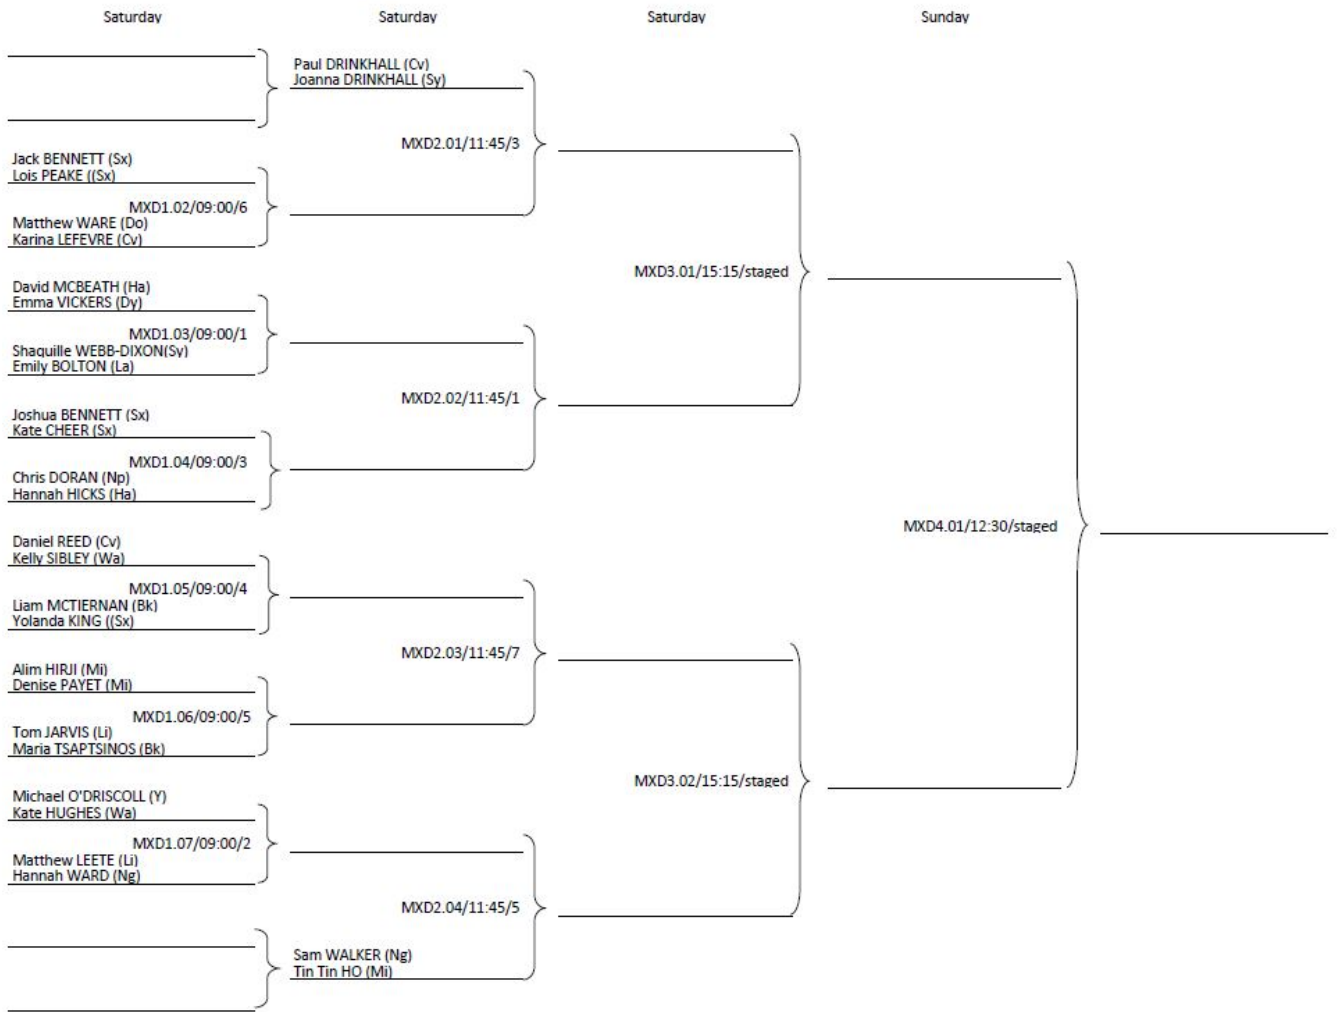

Group stages

Men's Singles

Group 1			Group 2		
1	Tom JARVIS	Li	1	Helshan WEERASINGHE	Sx
2	James HOBSON	Y	2	Steve BEERLING	K
3	Mitchell JONES	Mi	3	Liam MCTIERNAN	Bk
Group 3			Group 4		
1	Michael O'DRISCOLL	Y	1	Craig BRYANT	Sx
2	Emran HUSSAIN	E	2	Jack BENNETT	Sx
3	Alec WARD	Cv	3	Dominic SUSSEX	Dv
Group 5			Group 6		
1	Matthew WARE	Do	1	Lorestas TRUMPAUSKAS	K
2	Matthew LEETE	Li	2	Luke SAVILL	K
3	Ethan WALSH	He	3	Joshua BENNETT	Sx
Group 7			Group 8		
1	Kim DAYBELL	Ys	1	Adam HARRISON	Li
2	Gabriel ACHAMPONG	Mi	2	Alim HIRJI	Mi
3	John TAYLOR	Ng	3	Joseph CLARK	Cv

Men's Singles

Women's Singles

Men's Doubles

Women's Doubles

Mixed Doubles

Under-21 Group Stages

Men's Under-21

Group 1			Group 2		
1	Sam MABEY	Np	1	Gabriel ACHAMPONG	Mi
2	Joseph CLARK	Cv	2	Ethan WALSH	He
3	Addi DUHAN	Y	3	George HAZELL	Sx
Group 3			Group 4		
1	Matthew LEETE	Li	1	Jack BENNETT	Sx
2	Shaquille WEBB-DIXON	Sy	2	Harry DAI	Y
3	Wing Cheong KWAN	Cv	3	Olly TYNDALL	Gs
Group 5			Group 6		
1	James HOBSON	Y	1	Mitchell JONES	Mi
2	Joseph PILKINGTON	Ch	2	James SMITH	K
3	Joel WEBB	La	3	Shayan SIRAJ	Y
Group 7			Group 8		
1	Alec WARD	Cv	1	Joshua BENNETT	Sx
2	Adam JEPSON	Ca	2	Luke WALSH	He
3	Lucas PAPANTONIOU	Mi	3	Naphat BOONYAPRAPA	Ng

Women's Under-21

Group 1			Group 2		
1	Kate CHEER	Sx	1	Charlotte BARDSLEY	St
2	Sophie BARLOW	Cv	2	Stephanie CROSS	E
3	Dannielle KELLY	Sy	3	Darcie PROUD	Li
Group 3			Group 4		
1	Denise PAYET	Mi	1	Letitia MCMULLEN	Ha
2	Lauren EVANS	St	2	Bhavika MISTRY	Np
3	Hannah WARD	Ng	3	Charlotte MARSDEN	He
Group 5			Group 6		
1	Mollie PATTERSON	Nk	1	Isobel ASHLEY	Dy
2	Nicole BIRD	Np	2	Amy BLAGBROUGH	Ha
3	Katie BARLOW	Cv	3	Alice HAZELL	Sx
Group 7			Group 8		
1	Bethany FARNWORTH	La	1	Zahna HALL	Mi
2	Amy HUMPHREYS	Ng	2	Gauri DUHAN	y
3	Emily HASKELL	Dv	3	Charlotte BOSTON	Ca