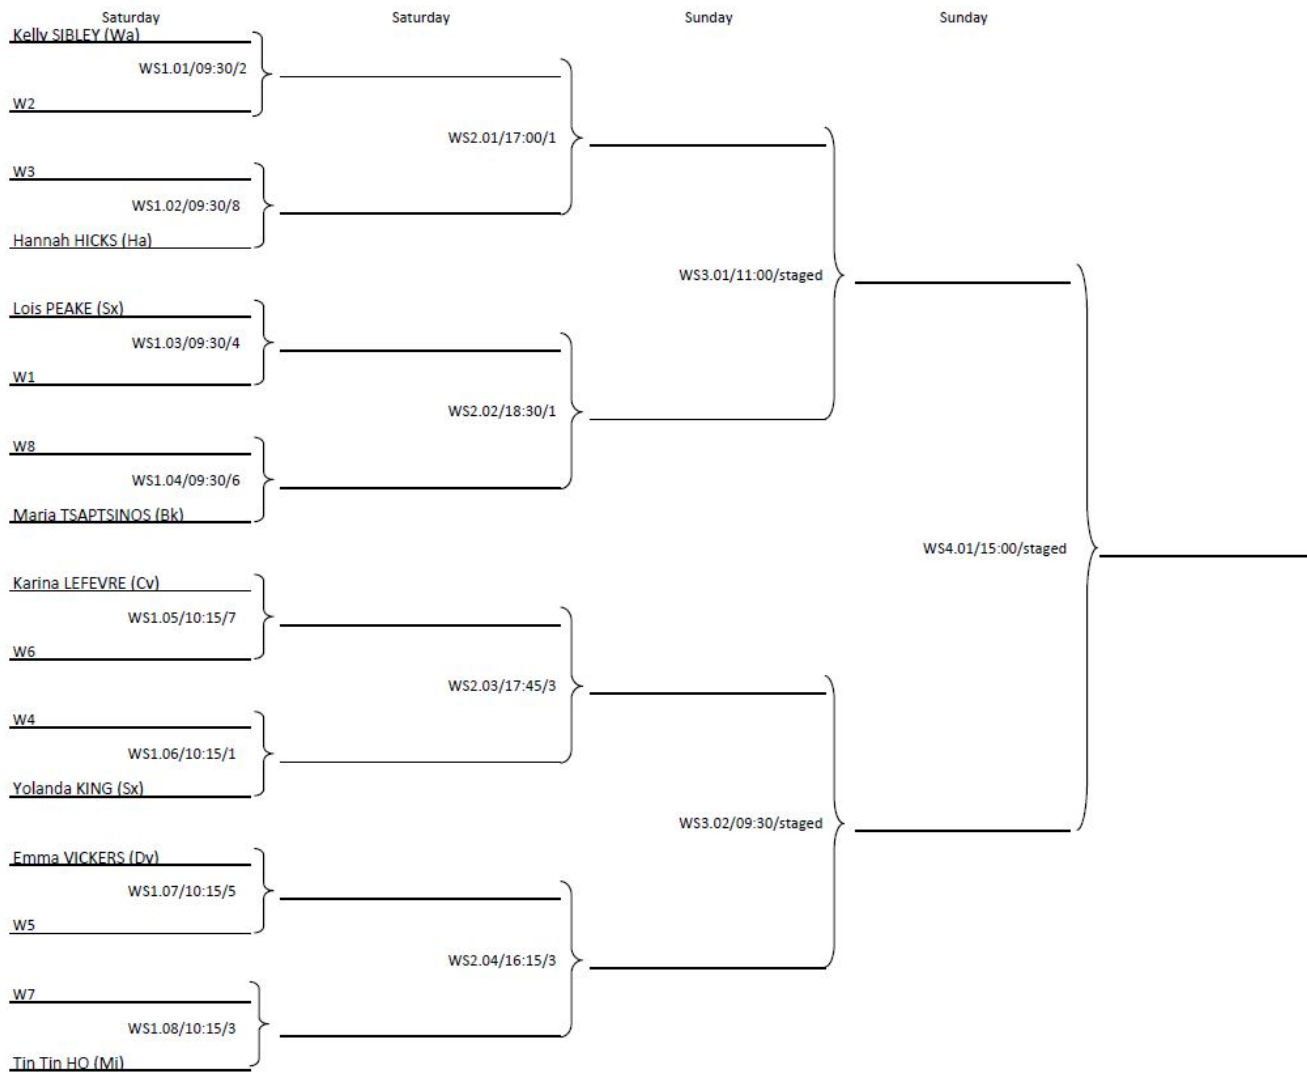

Group stages

Men's Singles

Group 1			Group 2		
1	Tom JARVIS	Li	1	Helshan WEERASINGHE	Sx
2	James HOBSON	Y	2	Steve BEERLING	K
3	Mitchell JONES	Mi	3	Liam MCTIERNAN	Bk
Group 3			Group 4		
1	Michael O'DRISCOLL	Y	1	Craig BRYANT	Sx
2	Emran HUSSAIN	E	2	Jack BENNETT	Sx
3	Alec WARD	Cv	3	Dominic SUSSEX	Dv
Group 5			Group 6		
1	Matthew WARE	Do	1	Lorestas TRUMPAUSKAS	K
2	Matthew LEETE	Li	2	Luke SAVILL	K
3	Ethan WALSH	He	3	Joshua BENNETT	Sx
Group 7			Group 8		
1	Kim DAYBELL	Ys	1	Adam HARRISON	Li
2	Gabriel ACHAMPONG	Mi	2	Alim HIRJI	Mi
3	John TAYLOR	Ng	3	Joseph CLARK	Cv

Men's Singles

Women's Singles

Men's Doubles

Women's Doubles

Mixed Doubles

Under-21 Group Stages

Men's Under-21

Group 1			Group 2		
1	Sam MABEY	Np	1	Gabriel ACHAMPONG	Mi
2	Joseph CLARK	Cv	2	Ethan WALSH	He
3	Addi DUHAN	Y	3	George HAZELL	Sx
Group 3			Group 4		
1	Matthew LEETE	Li	1	Jack BENNETT	Sx
2	Shaquille WEBB-DIXON	Sy	2	Harry DAI	Y
3	Wing Cheong KWAN	Cv	3	Olly TYNDALL	Gs
Group 5			Group 6		
1	James HOBSON	Y	1	Mitchell JONES	Mi
2	Joseph PILKINGTON	Ch	2	James SMITH	K
3	Joel WEBB	La	3	Shayan SIRAJ	Y
Group 7			Group 8		
1	Alec WARD	Cv	1	Joshua BENNETT	Sx
2	Adam JEPSON	Ca	2	Luke WALSH	He
3	Lucas PAPANTONIOU	Mi	3	Naphat BOONYAPRAPA	Ng