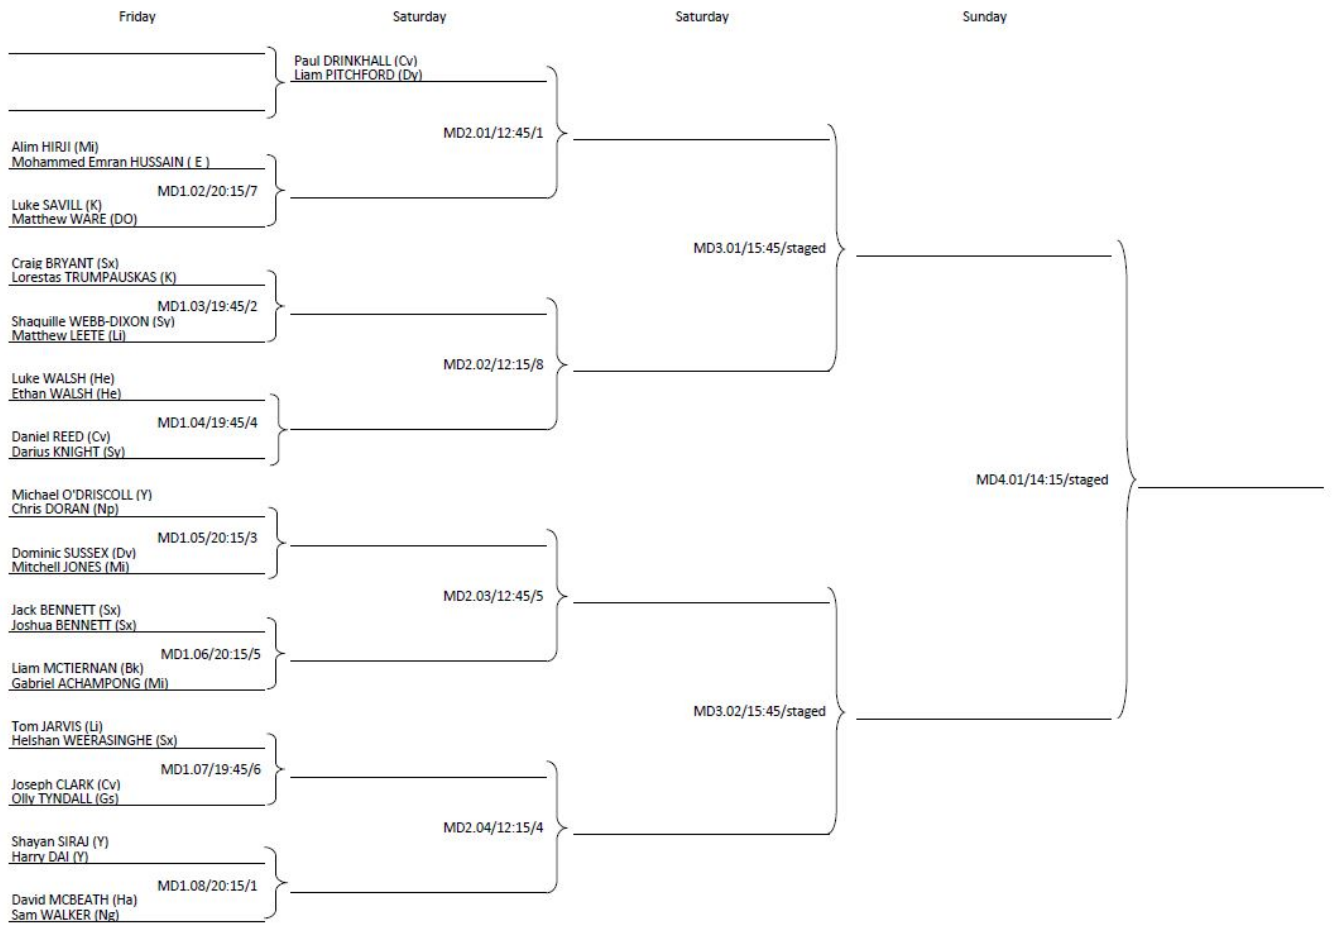

Group stages

Men's Singles

Group 1			Group 2		
1	Tom JARVIS	Li	1	Helshan WEERASINGHE	Sx
2	James HOBSON	Y	2	Steve BEERLING	K
3	Mitchell JONES	Mi	3	Liam MCTIERNAN	Bk
Group 3			Group 4		
1	Michael O'DRISCOLL	Y	1	Craig BRYANT	Sx
2	Emran HUSSAIN	E	2	Jack BENNETT	Sx
3	Alec WARD	Cv	3	Dominic SUSSEX	Dv
Group 5			Group 6		
1	Matthew WARE	Do	1	Lorestas TRUMPAUSKAS	K
2	Matthew LEETE	Li	2	Luke SAVILL	K
3	Ethan WALSH	He	3	Joshua BENNETT	Sx
Group 7			Group 8		
1	Kim DAYBELL	Ys	1	Adam HARRISON	Li
2	Gabriel ACHAMPONG	Mi	2	Alim HIRJI	Mi
3	John TAYLOR	Ng	3	Joseph CLARK	Cv

Women's Singles

Group 1			Group 2		
1	Emily BOLTON	La	1	Abbie MILWAIN	Dy
2	Gauri DUHAN	Y	2	Naomi JACKSON	Dv
3	Sarah HORSNELL	Mi	3	Amy HUMPHREYS	Ng
Group 3			Group 4		
1	Evangeline COLLIER	Ng	1	Kate CHEER	Sx
2	Nicole BIRD	Np	2	Cherith GRAHAM	La
3	Amy BLAGBROUGH	Ha	3	Sophie BARLOW	Cv
Group 5			Group 6		
1	Charlotte BARDSLEY	St	1	Denise PAYET	Mi
2	Zahna HALL	Mi	2	Mollie PATTERSON	Nk
3	Dannielle KELLY	Sy	3	Charlotte BOSTON	Ca
Group 7			Group 8		
1	Kate HUGHES	Wa	1	Letitia MCMULLEN	Ha
2	Bethany FARNWORTH	La	2	Isobel ASHLEY	Dy
3	Emily HASKELL	Dv	3	Hannah WARD	Ng

Men's Singles

Women's Singles

Men's Doubles

Women's Doubles

Mixed Doubles

Under-21 Group Stages

Men's Under-21

Group 1			Group 2		
1	Sam MABEY	Np	1	Gabriel ACHAMPONG	Mi
2	Joseph CLARK	Cv	2	Ethan WALSH	He
3	Addi DUHAN	Y	3	George HAZELL	Sx
Group 3			Group 4		
1	Matthew LEETE	Li	1	Jack BENNETT	Sx
2	Shaquille WEBB-DIXON	Sy	2	Harry DAI	Y
3	Wing Cheong KWAN	Cv	3	Olly TYNDALL	Gs
Group 5			Group 6		
1	James HOBSON	Y	1	Mitchell JONES	Mi
2	Joseph PILKINGTON	Ch	2	James SMITH	K
3	Joel WEBB	La	3	Shayan SIRAJ	Y
Group 7			Group 8		
1	Alec WARD	Cv	1	Joshua BENNETT	Sx
2	Adam JEPSON	Ca	2	Luke WALSH	He
3	Lucas PAPANTONIOU	Mi	3	Naphat BOONYAPRAPA	Ng