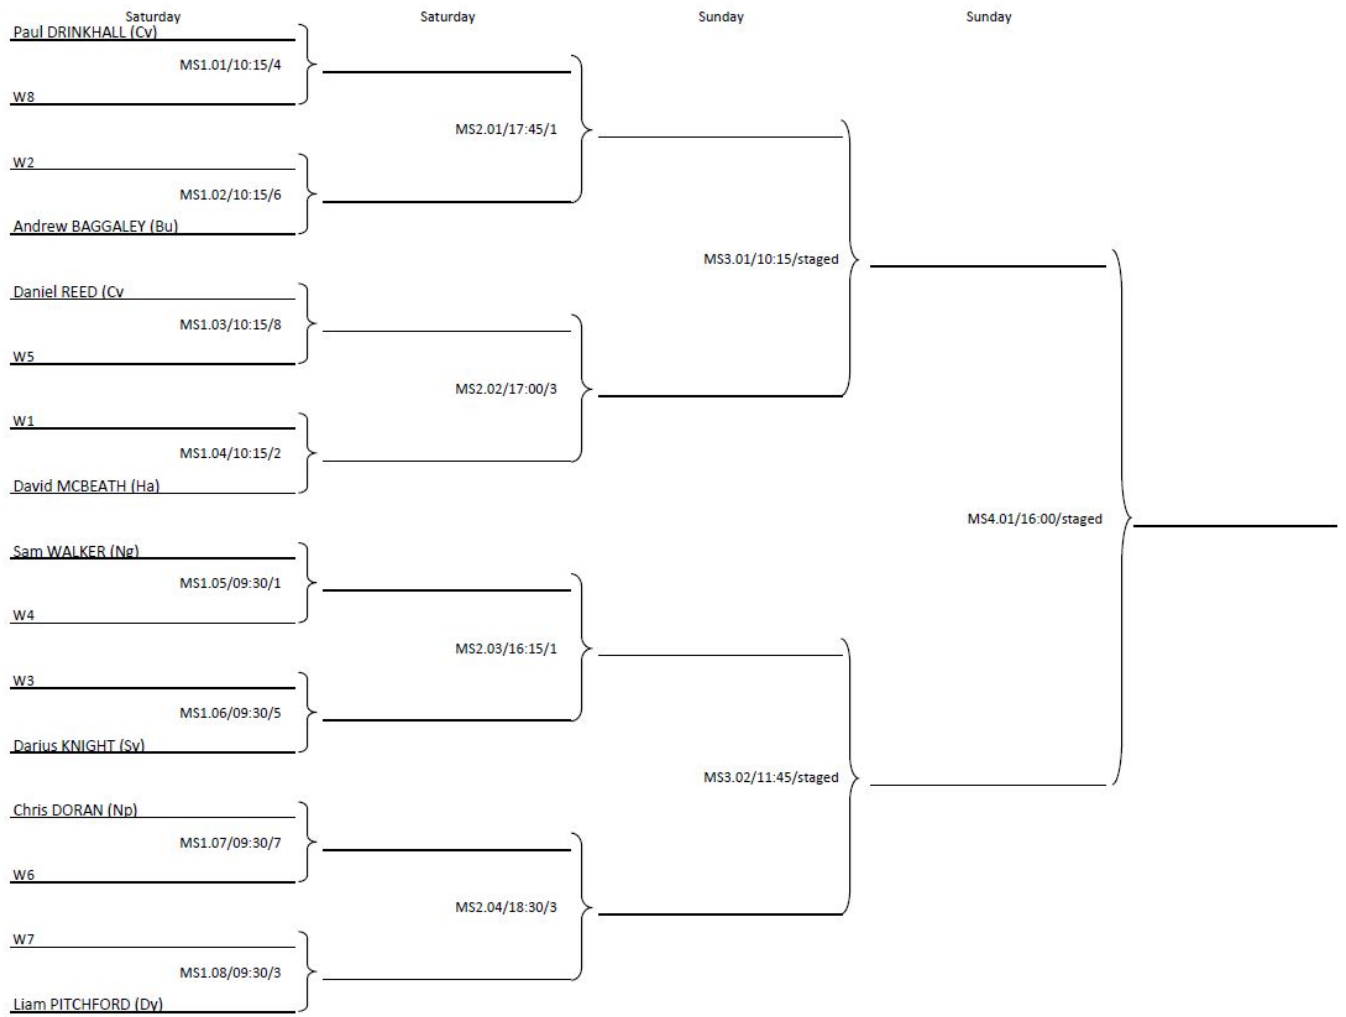

Group stages

Men's Singles

Group 1			Group 2		
1	Tom JARVIS	Li	1	Helshan WEERASINGHE	Sx
2	James HOBSON	Y	2	Steve BEERLING	K
3	Mitchell JONES	Mi	3	Liam MCTIERNAN	Bk
Group 3			Group 4		
1	Michael O'DRISCOLL	Y	1	Craig BRYANT	Sx
2	Emran HUSSAIN	E	2	Jack BENNETT	Sx
3	Alec WARD	Cv	3	Dominic SUSSEX	Dv
Group 5			Group 6		
1	Matthew WARE	Do	1	Lorestas TRUMPAUSKAS	K
2	Matthew LEETE	Li	2	Luke SAVILL	K
3	Ethan WALSH	He	3	Joshua BENNETT	Sx
Group 7			Group 8		
1	Kim DAYBELL	Ys	1	Adam HARRISON	Li
2	Gabriel ACHAMPONG	Mi	2	Alim HIRJI	Mi
3	John TAYLOR	Ng	3	Joseph CLARK	Cv

Men's Singles

Women's Singles

Men's Doubles

Women's Doubles

Mixed Doubles

Under-21 Group Stages

Men's Under-21

Group 1			Group 2		
1	Sam MABEY	Np	1	Gabriel ACHAMPONG	Mi
2	Joseph CLARK	Cv	2	Ethan WALSH	He
3	Addi DUHAN	Y	3	George HAZELL	Sx
Group 3			Group 4		
1	Matthew LEETE	Li	1	Jack BENNETT	Sx
2	Shaquille WEBB-DIXON	Sy	2	Harry DAI	Y
3	Wing Cheong KWAN	Cv	3	Olly TYNDALL	Gs
Group 5			Group 6		
1	James HOBSON	Y	1	Mitchell JONES	Mi
2	Joseph PILKINGTON	Ch	2	James SMITH	K
3	Joel WEBB	La	3	Shayan SIRAJ	Y
Group 7			Group 8		
1	Alec WARD	Cv	1	Joshua BENNETT	Sx
2	Adam JEPSON	Ca	2	Luke WALSH	He
3	Lucas PAPANTONIOU	Mi	3	Naphat BOONYAPRAPA	Ng