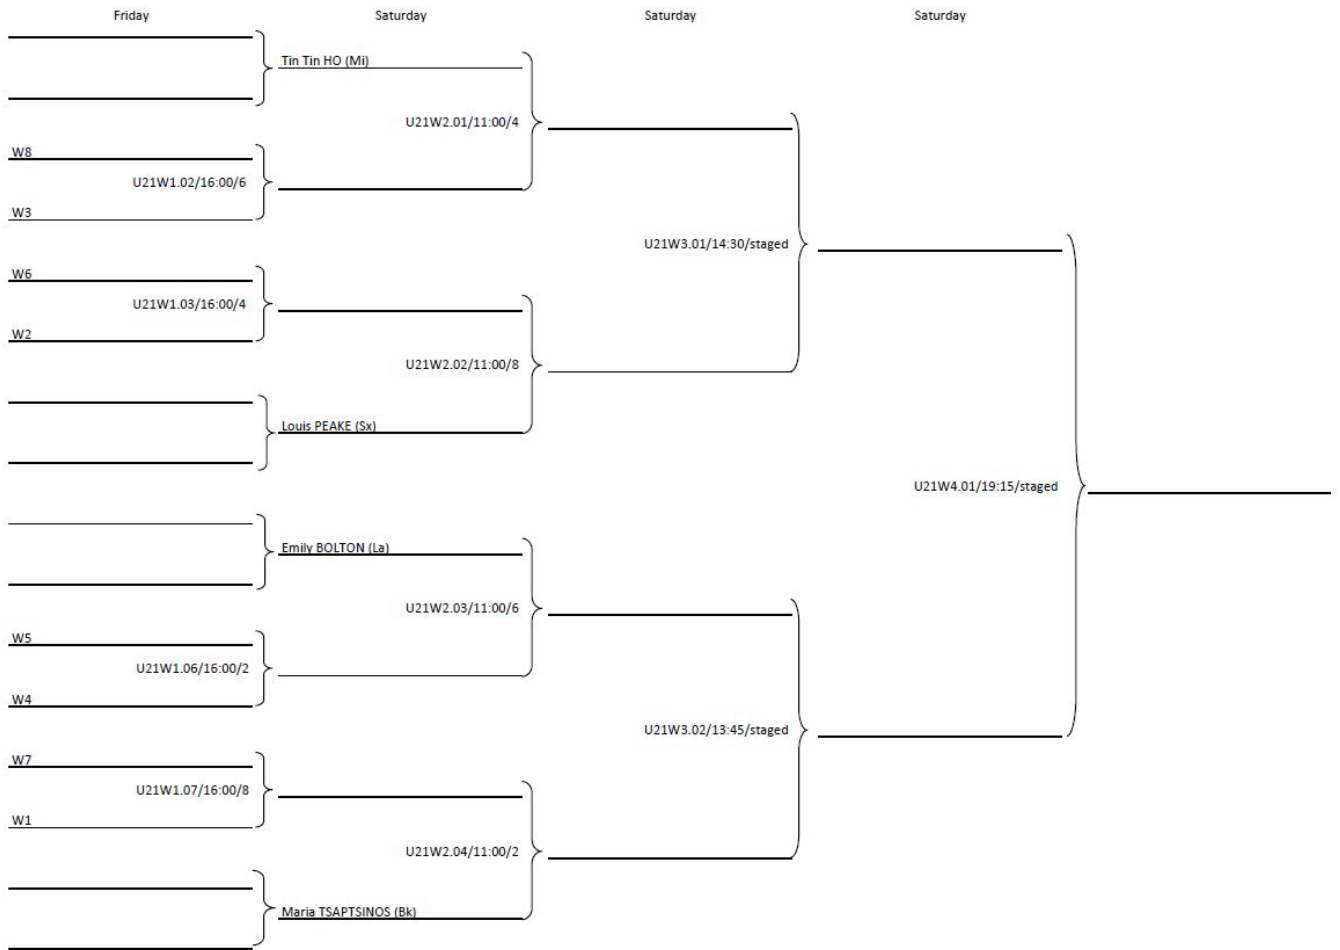

Downloaded From:

<https://newsarchive.tabletennisengland.co.uk/news/featured-news/full-draw-revealed-for-pg-mutual-nationals/>