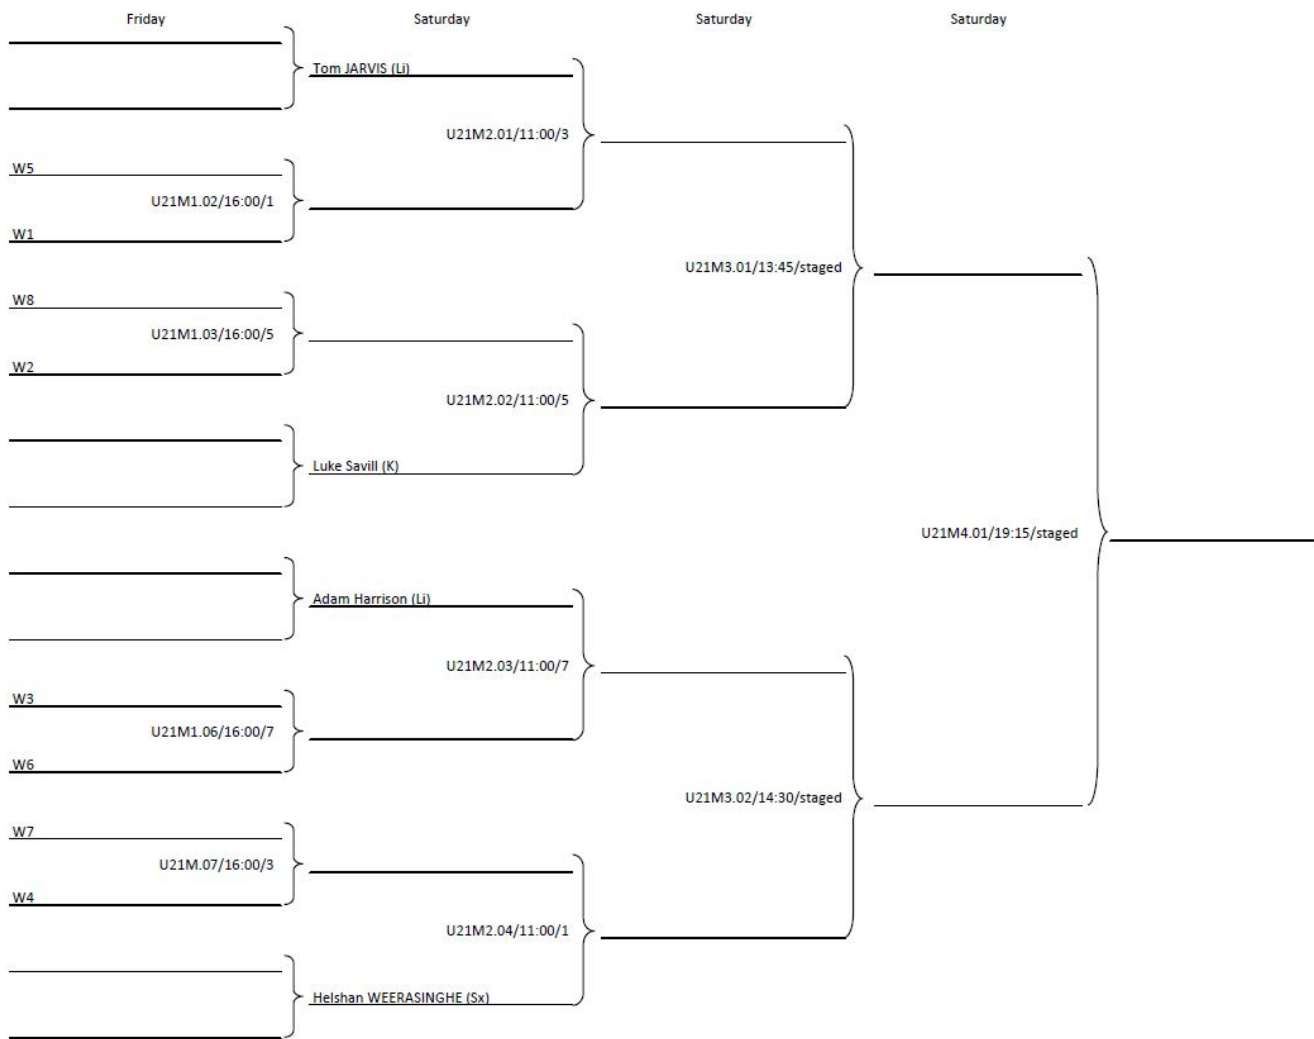

Men's Under-21

Group 1			Group 2		
1	Sam MABEY	Np	1	Gabriel ACHAMPONG	Mi
2	Joseph CLARK	Cv	2	Ethan WALSH	He
3	Addi DUHAN	Y	3	George HAZELL	Sx
Group 3			Group 4		
1	Matthew LEETE	Li	1	Jack BENNETT	Sx
2	Shaquille WEBB-DIXON	Sy	2	Harry DAI	Y
3	Wing Cheong KWAN	Cv	3	Olly TYNDALL	Gs
Group 5			Group 6		
1	James HOBSON	Y	1	Mitchell JONES	Mi
2	Joseph PILKINGTON	Ch	2	James SMITH	K
3	Joel WEBB	La	3	Shayan SIRAJ	Y
Group 7			Group 8		
1	Alec WARD	Cv	1	Joshua BENNETT	Sx
2	Adam JEPSON	Ca	2	Luke WALSH	He
3	Lucas PAPANTONIOU	Mi	3	Naphat BOONYAPRAPA	Ng

Women's Under-21

Group 1			Group 2		
1	Kate CHEER	Sx	1	Charlotte BARDSLEY	St
2	Sophie BARLOW	Cv	2	Stephanie CROSS	E
3	Dannielle KELLY	Sy	3	Darcie PROUD	Li
Group 3			Group 4		
1	Denise PAYET	Mi	1	Letitia MCMULLEN	Ha
2	Lauren EVANS	St	2	Bhavika MISTRY	Np
3	Hannah WARD	Ng	3	Charlotte MARSDEN	He
Group 5			Group 6		
1	Mollie PATTERSON	Nk	1	Isobel ASHLEY	Dy
2	Nicole BIRD	Np	2	Amy BLAGBROUGH	Ha
3	Katie BARLOW	Cv	3	Alice HAZELL	Sx
Group 7			Group 8		
1	Bethany FARNWORTH	La	1	Zahna HALL	Mi
2	Amy HUMPHREYS	Ng	2	Gauri DUHAN	y
3	Emily HASKELL	Dv	3	Charlotte BOSTON	Ca

Under-21 Men's Singles

Under-21 Women's Singles