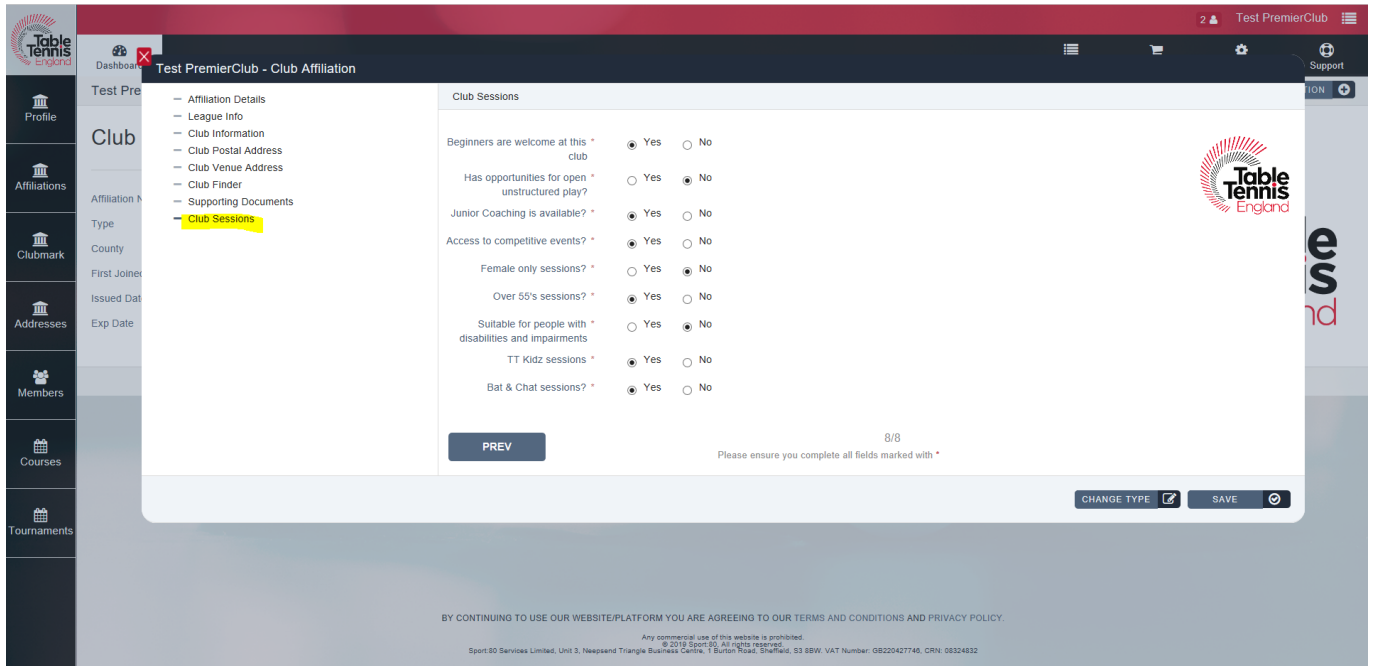

5. Click on 'Club Sessions' from the menu on the left, and select which sessions are currently available at your Club (see below)

6. Click save

If you experience any difficulties, please contact us via help@tabletennisengland.co.uk